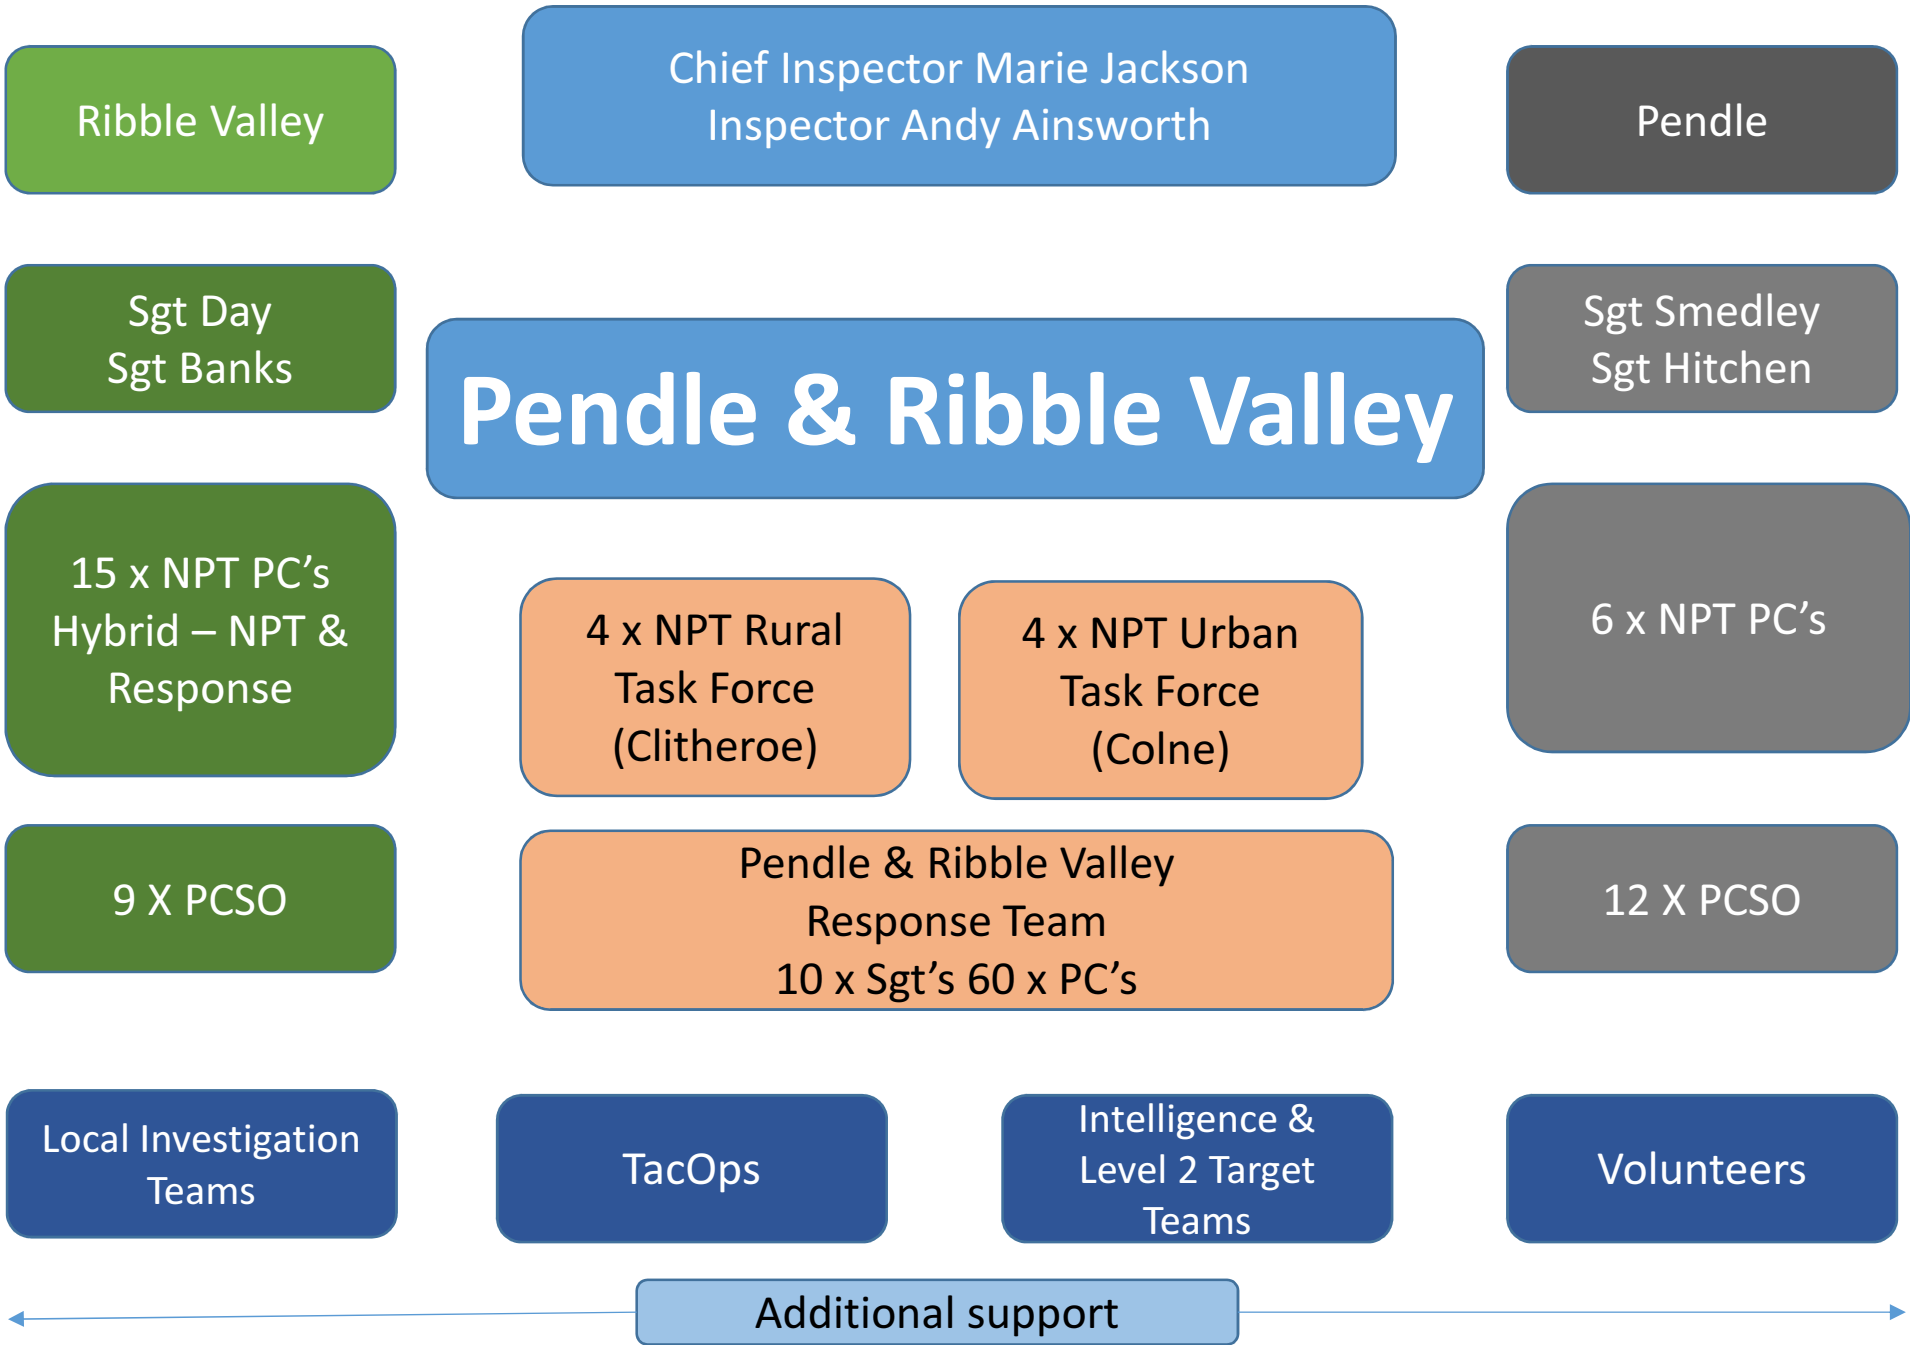

East Division

Pendle & Ribble Valley

Inspector Andy Ainsworth

East Division Structure

3 Response Briefing Bases

- Colne
- Burnley
- Greenbank

6 Local Policing Teams

- Pendle & Ribble Valley
- Burnley
- Blackburn
- Hyndburn
- Rossendale

Ribble Valley

Chief Inspector Marie Jackson
Inspector Andy Ainsworth

Pendle

Sgt Day
Sgt Banks

Pendle & Ribble Valley

Sgt Smedley
Sgt Hitchen

15 x NPT PC's
Hybrid – NPT & Response

4 x NPT Rural
Task Force
(Clitheroe)

4 x NPT Urban
Task Force
(Colne)

6 x NPT PC's

9 X PCSO

Pendle & Ribble Valley
Response Team
10 x Sgt's 60 x PC's

12 X PCSO

Local Investigation
Teams

TacOps

Intelligence &
Level 2 Target
Teams

Volunteers

Additional support

Ribble Valley
Central Task Force Team

al Crime

ldlife & heritage Crime

agement

Pendle & Ribble Valley
Urban Task Force Team

- CSE / CCE
- Illegal alcohol / tobacco
- Burglary / Bogus Builders
- ASB
- Drug Dealing / OCG
- Dangerous/ ASB Driving