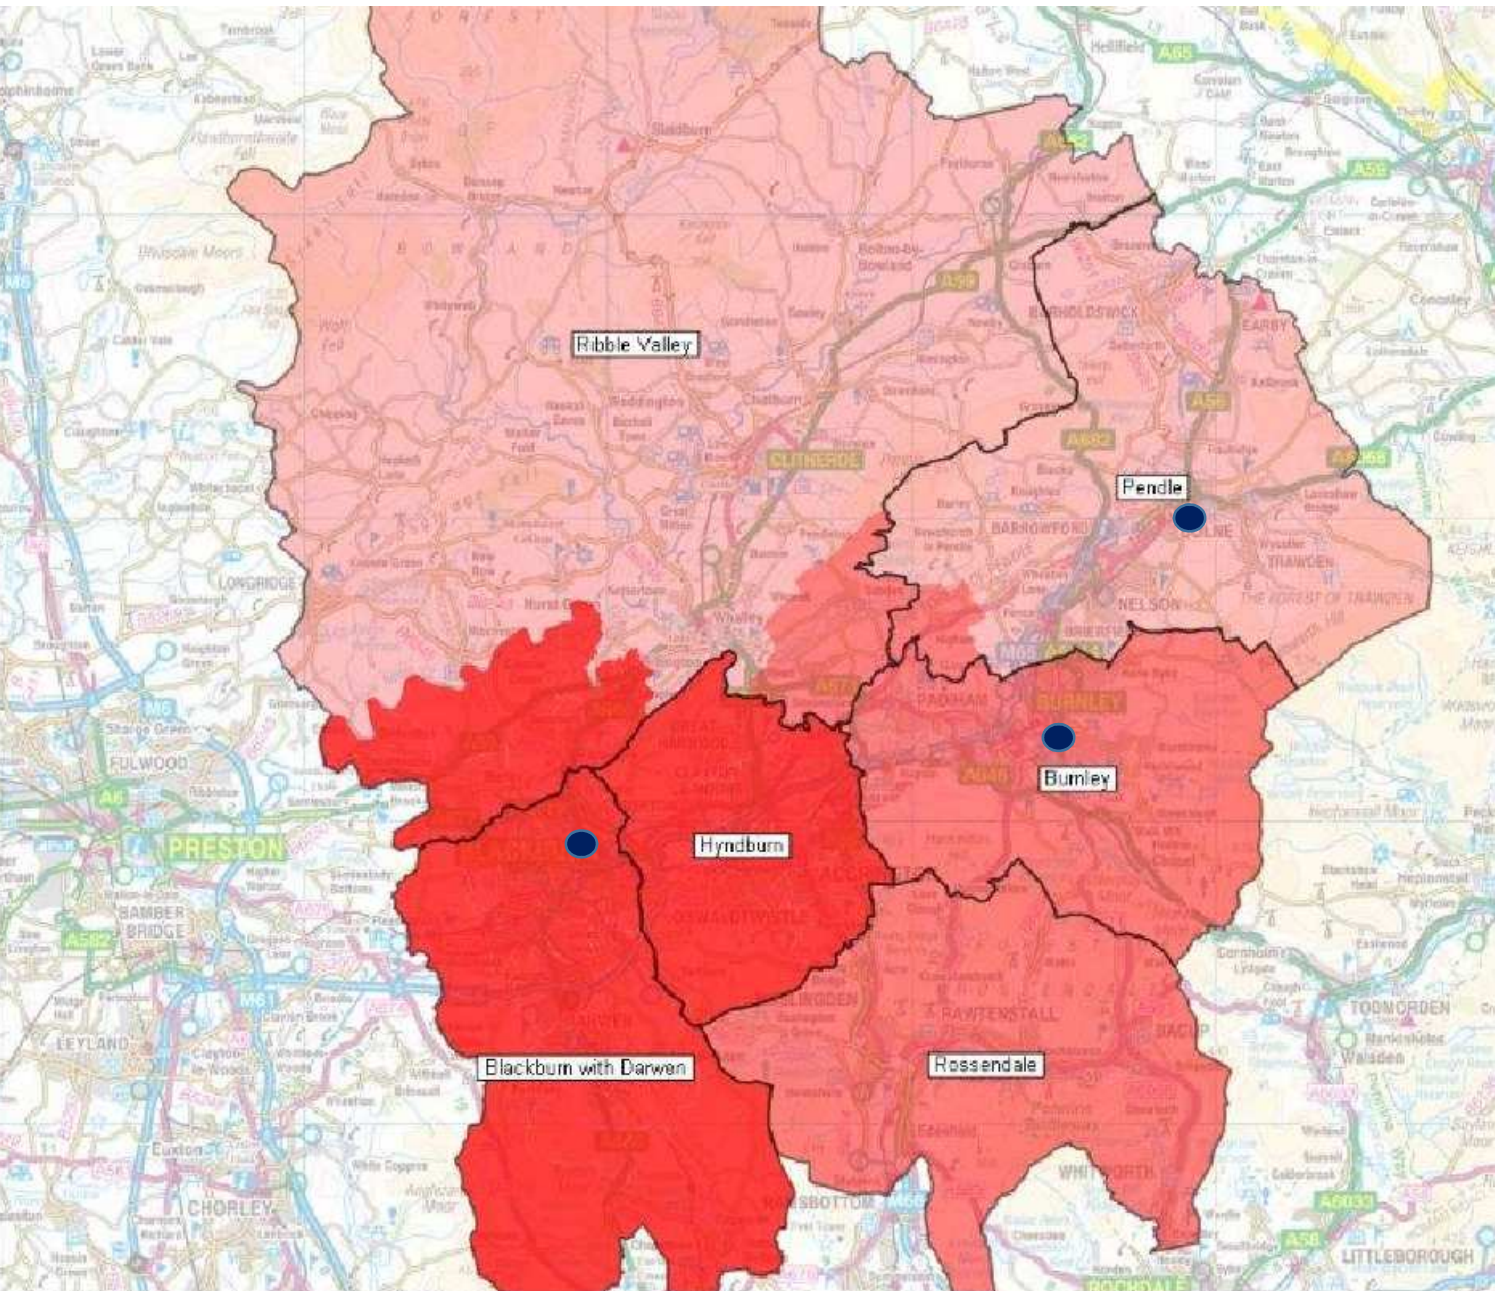

East Division

Pendle & Ribble Valley

Inspector Andy Ainsworth

East Division Structure

3 Response Briefing Bases

- Colne
- Burnley
- Greenbank

6 Local Policing Teams

- Pendle & Ribble Valley
- Burnley
- Blackburn
- Hyndburn
- Rossendale