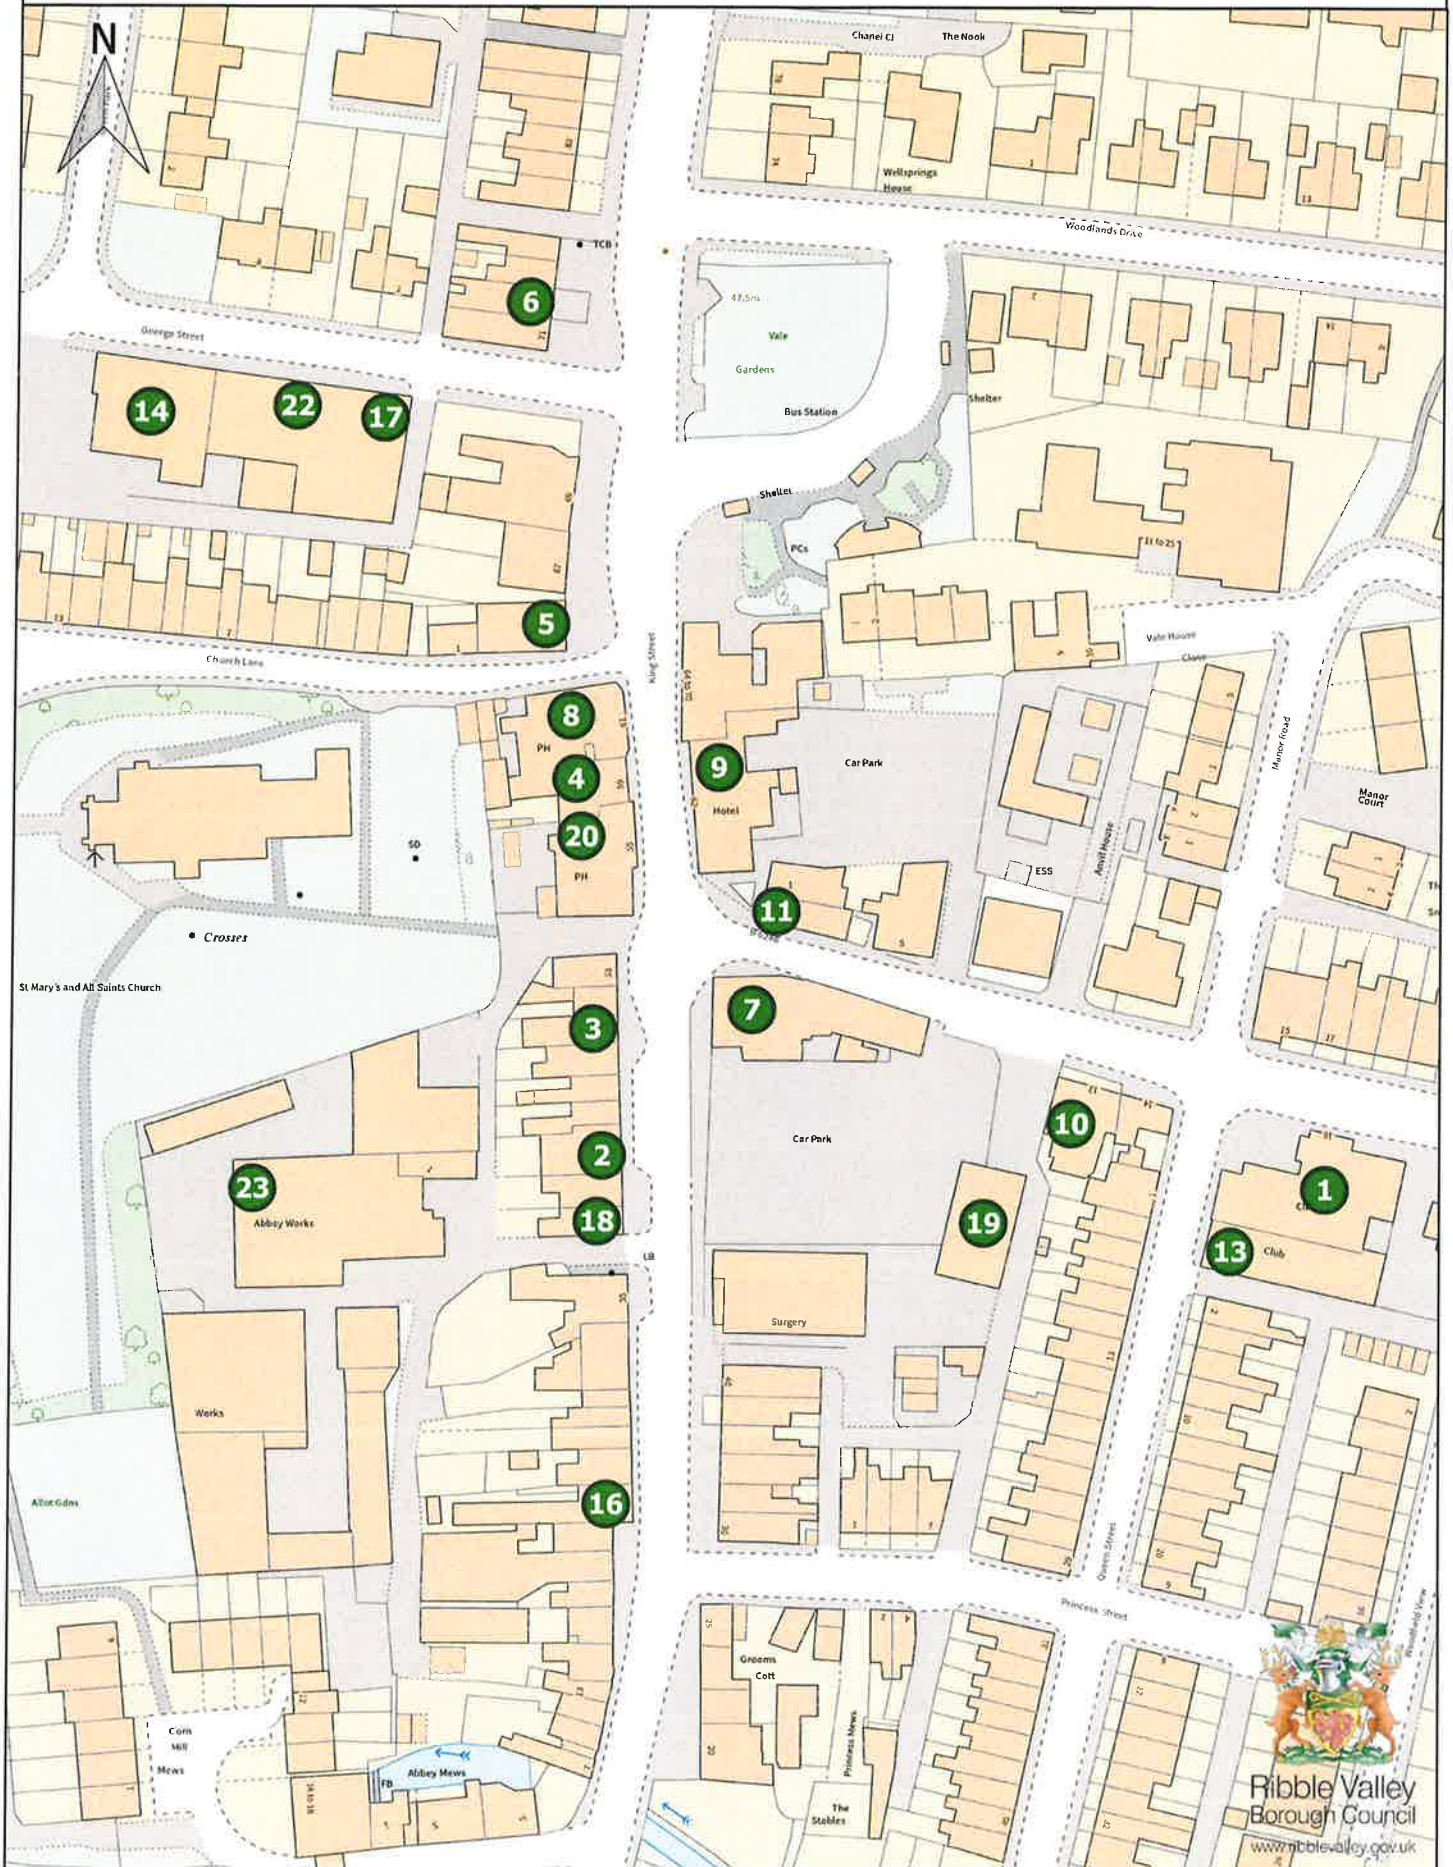

Whalley Licenced Premises - Map 1

Ribble Valley
Borough Council
www.ribblevalley.gov.uk

Scale: 1:10,000

Date: 16 Sep 2021

© Crown copyright and database rights 2021 Ordnance Survey 100018641. You are permitted to use this data solely to enable you to respond to, or interact with, the organisation that provided you with the data. You are not permitted to copy, sub-licence, distribute or sell any of this data to third parties in any form.

Whalley Licenced Premises - Map 2

Scale: 1:5,000

Date: 16 Sep 2021

© Crown copyright and database rights 2021 Ordnance Survey 100018641. You are permitted to use this data solely to enable you to respond to, or interact with, the organisation that provided you with the data. You are not permitted to copy, sub-licence, distribute or sell any of this data to third parties in any form.