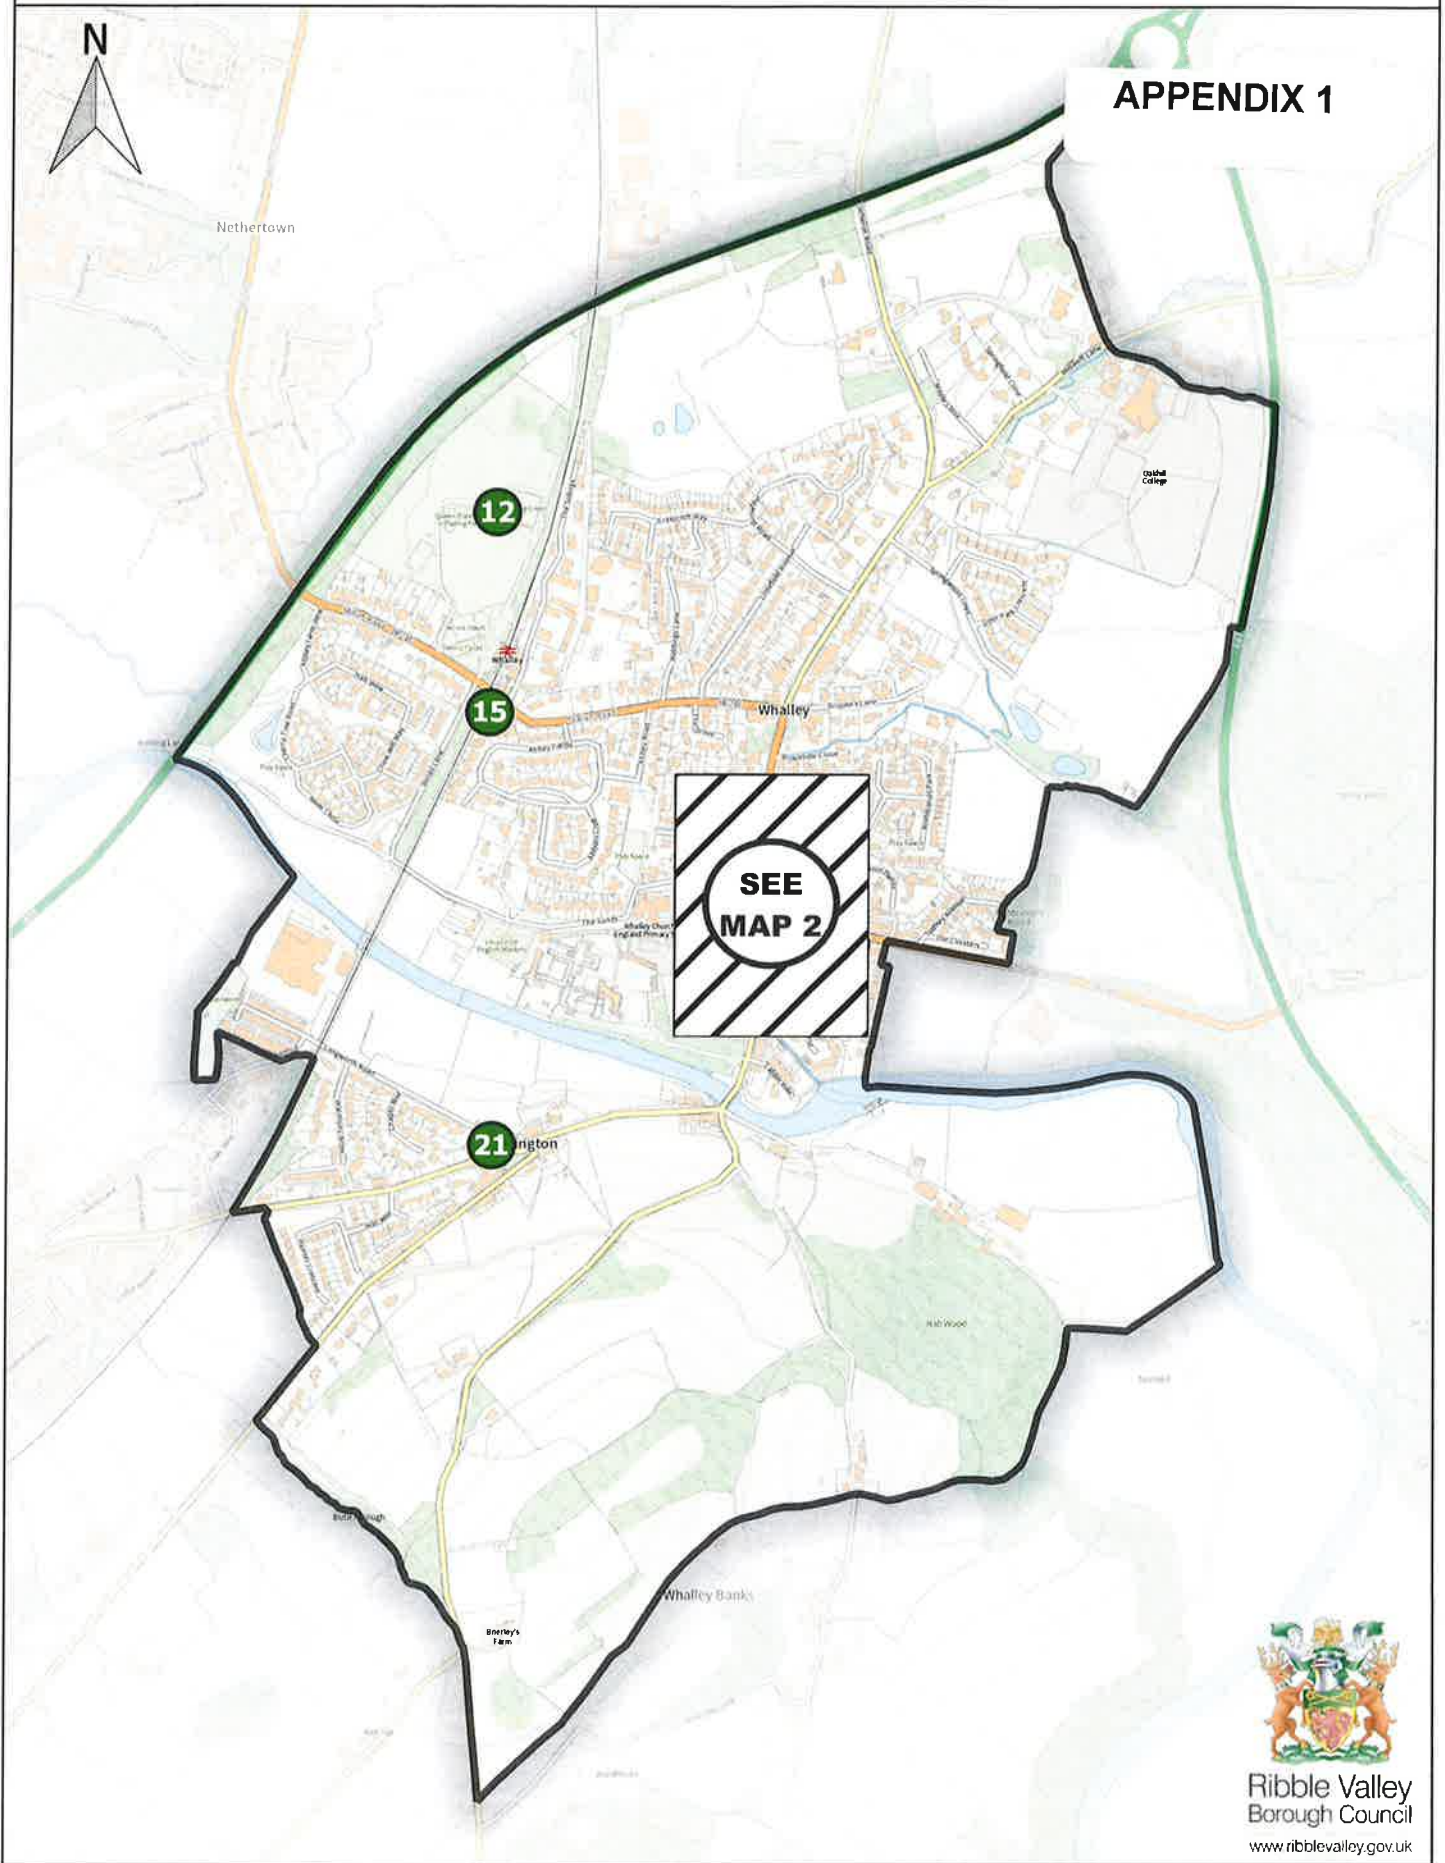

Whalley Licenced Premises - Map 1

Ribble Valley
Borough Council
www.ribblevalley.gov.uk

Scale: 1:10,000

Date: 16 Sep 2021

© Crown copyright and database rights 2021 Ordnance Survey 100018641. You are permitted to use this data solely to enable you to respond to, or interact with, the organisation that provided you with the data. You are not permitted to copy, sub-licence, distribute or sell any of this data to third parties in any form.

Whalley Licenced Premises - Map 2

Scale: 1:5,000

Date: 16 Sep 2021

© Crown copyright and database rights 2021 Ordnance Survey 100018641. You are permitted to use this data solely to enable you to respond to, or interact with, the organisation that provided you with the data. You are not permitted to copy, sub-licence, distribute or sell any of this data to third parties in any form.