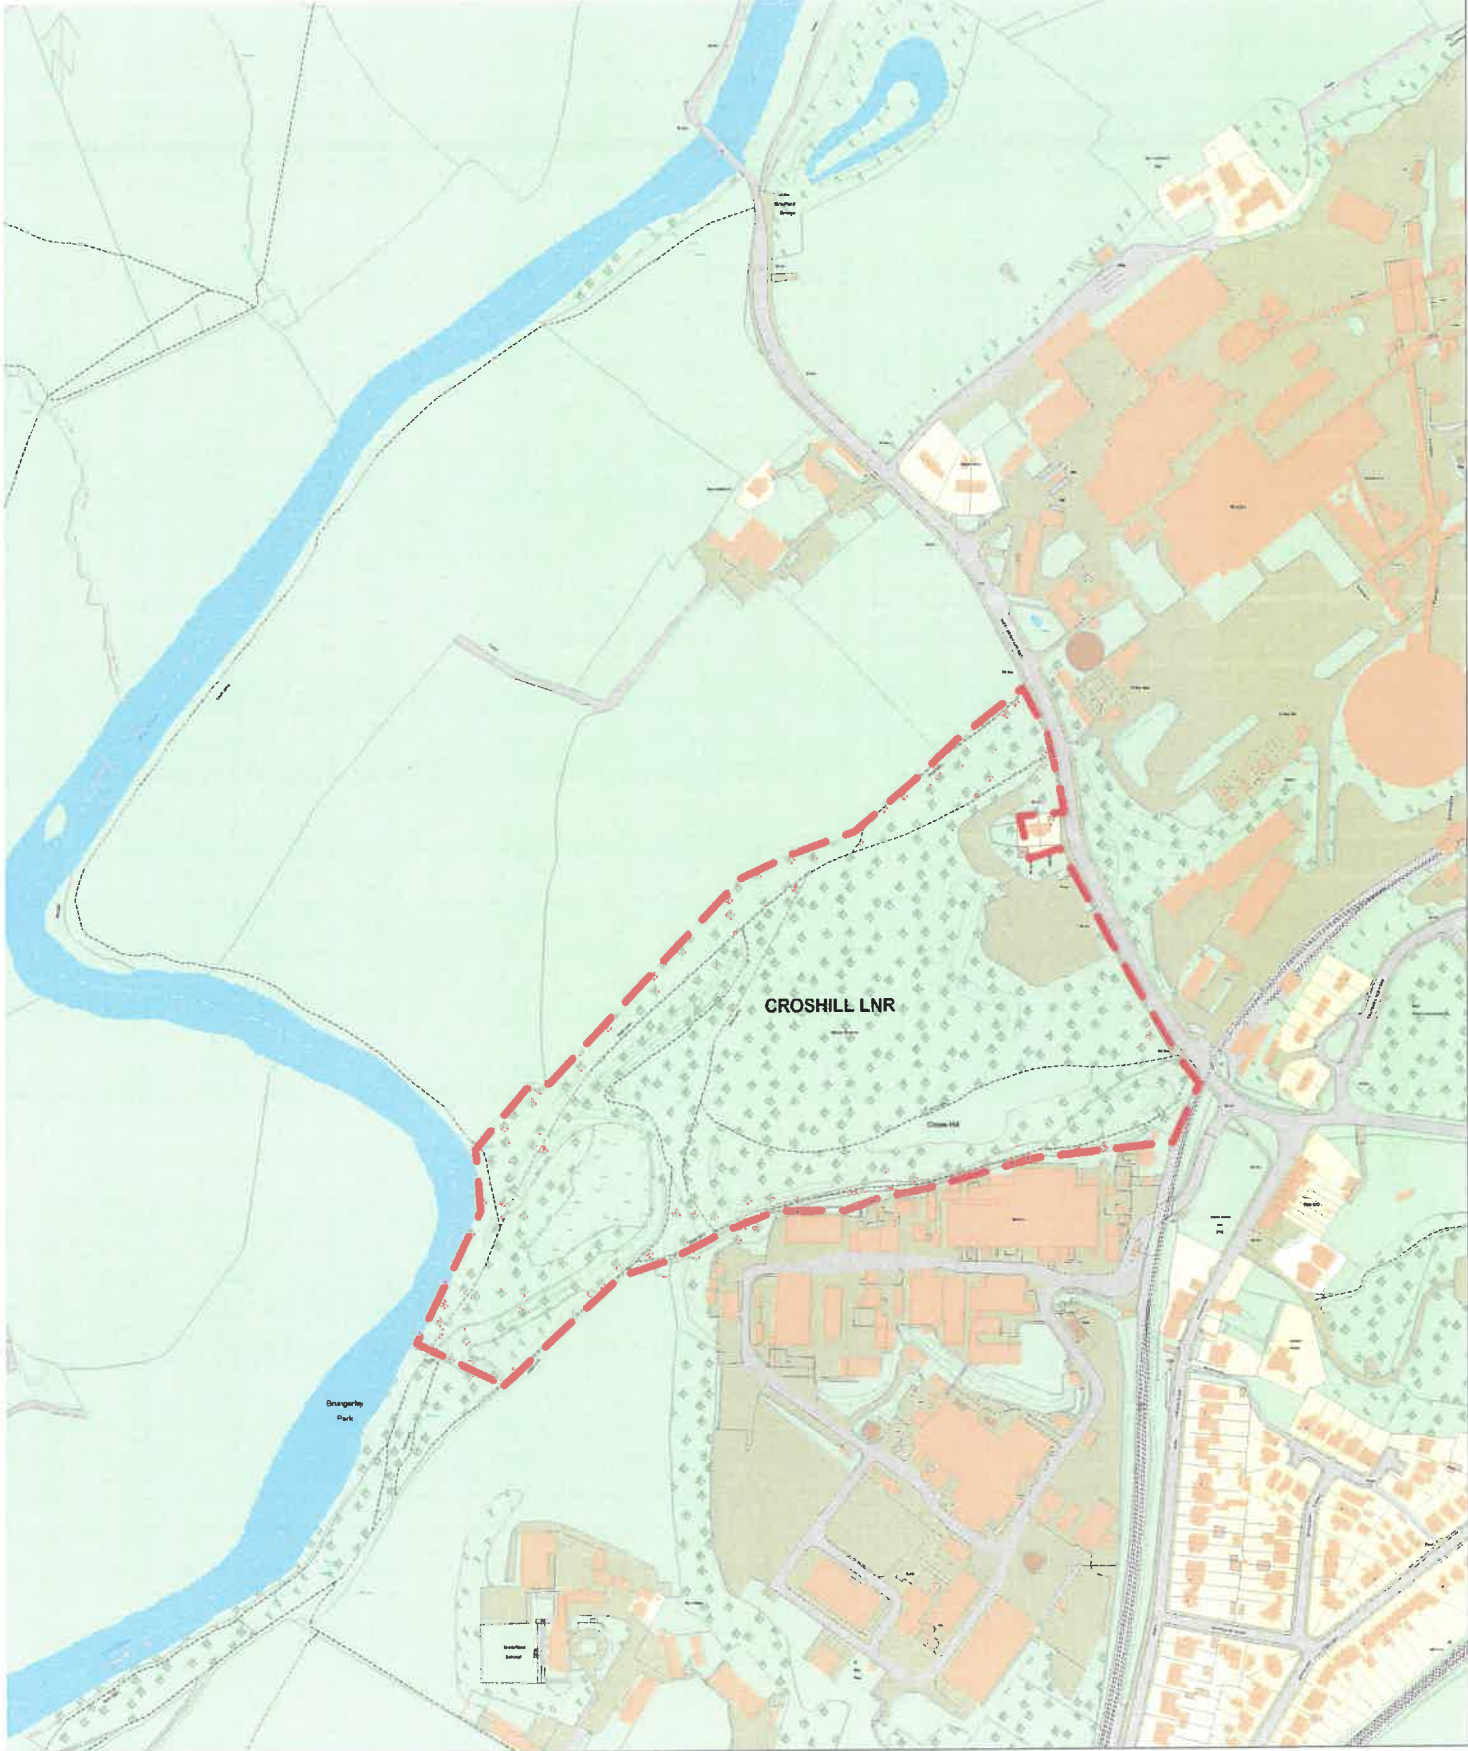

**RIBBLE VALLEY BOROUGH COUNCIL  
TREE WORK SCHEDULE: FELLING OF DEAD/DANGEROUS ASH DIE BACK**

**LOCATION: WHALLEY COMMUNITY WOOD  
PARISH: WHALLEY**

**OS SHEET: SD7237**

**RIBBLE VALLEY BOROUGH COUNCIL**  
**TREE WORK SCHEDULE: FELLING OF DEAD/DANGEROUS ASH DIE BACK**

**Scale 1:5000**

**RIBBLE VALLEY BOROUGH COUNCIL  
TREE WORK SCHEDULE: FELLING OF DEAD/DANGEROUS ASH DIE BACK**

**LOCATION: LOCAL NATURE RESERVE  
PARISH: CLITHEROE**

**OS SHEET: SD7443**