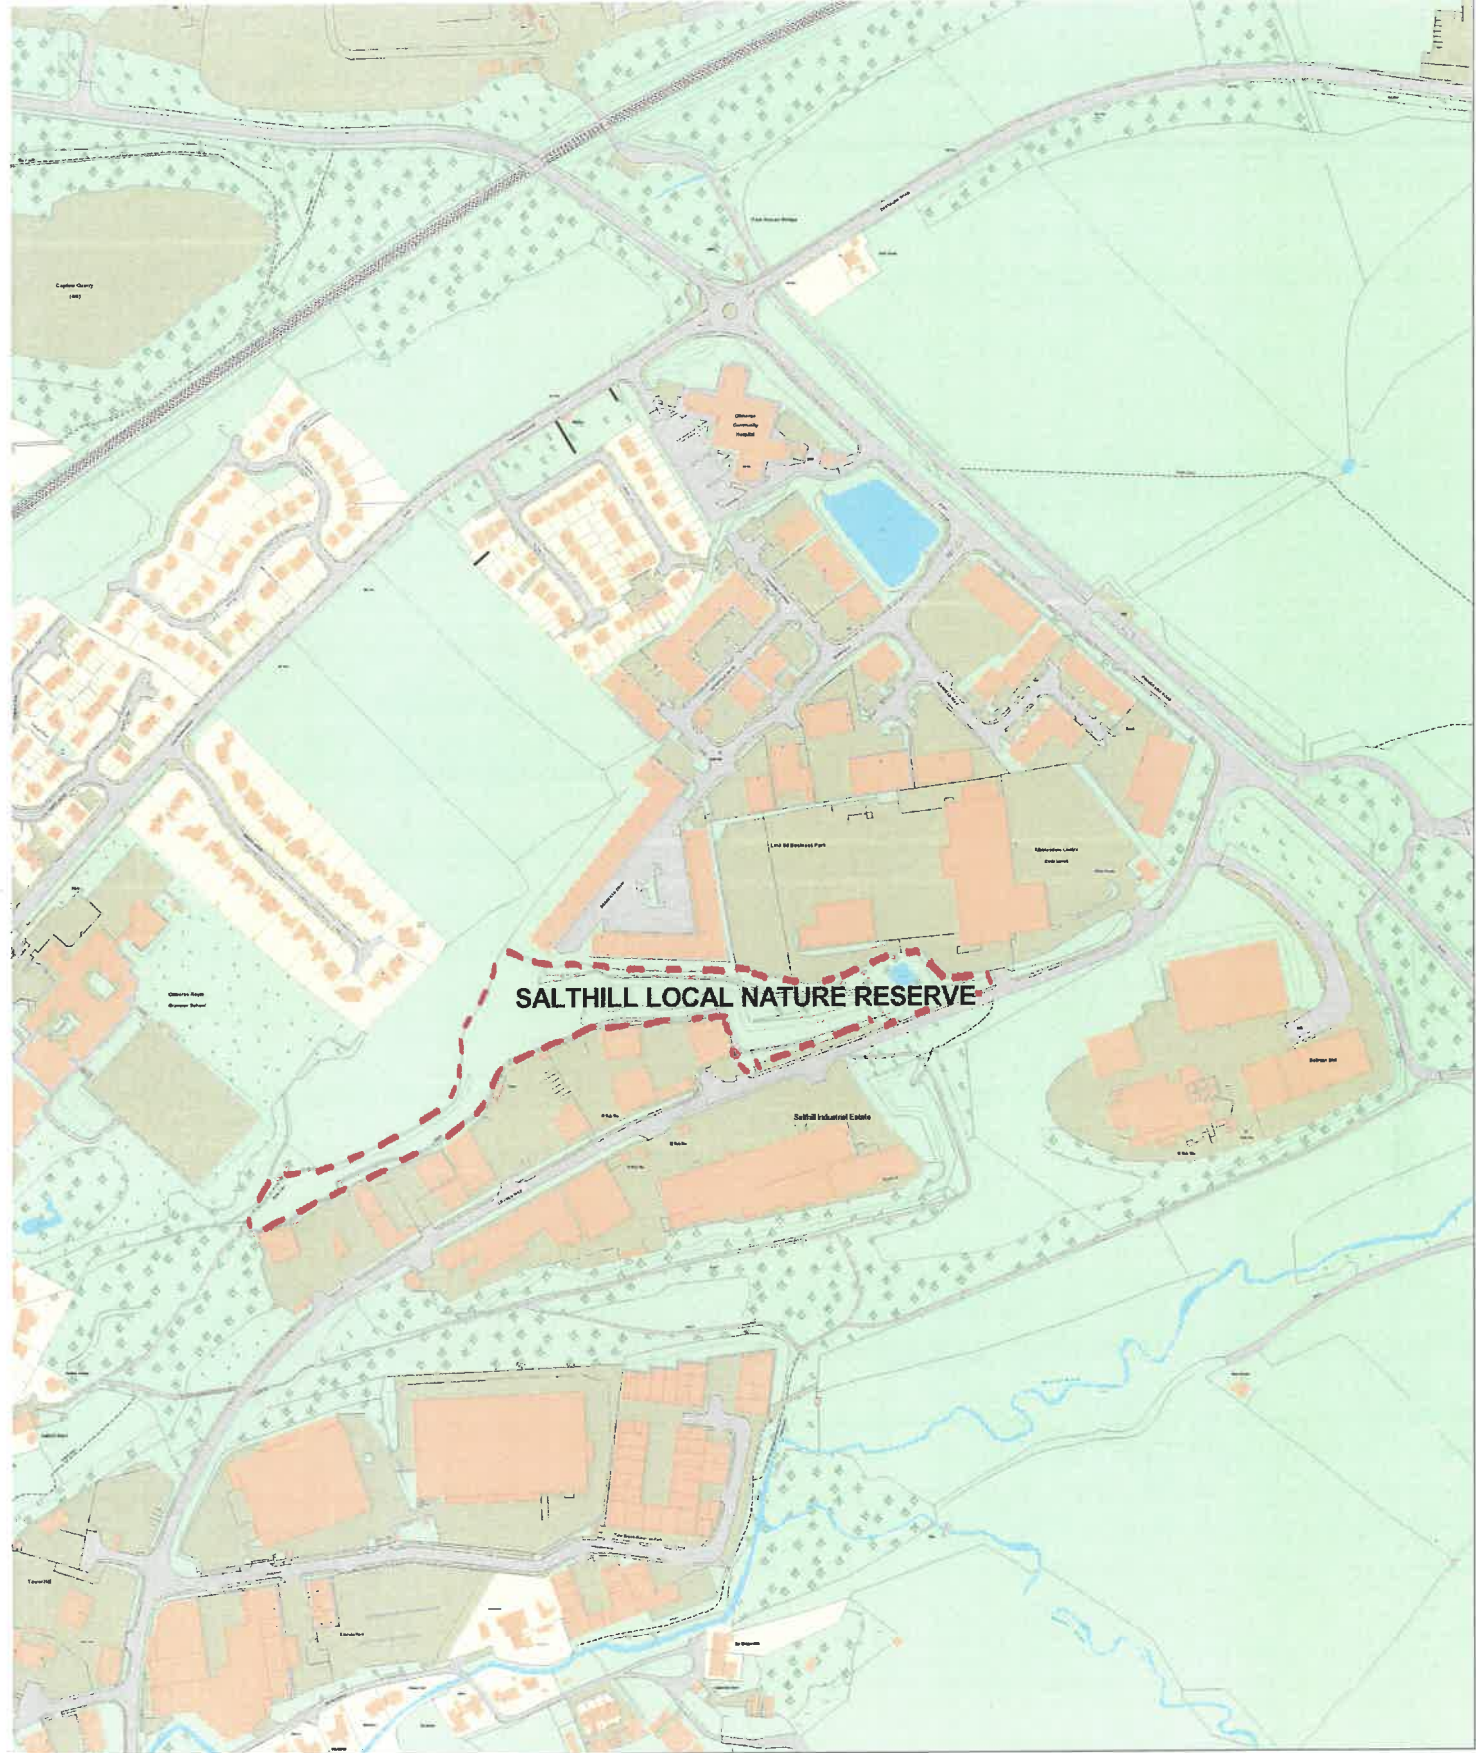

**RIBBLE VALLEY BOROUGH COUNCIL  
TREE WORK SCHEDULE: FELLING OF DEAD/DANGEROUS ASH DIE BACK**

**LOCATION: WHALLEY COMMUNITY WOOD  
PARISH: WHALLEY**

**OS SHEET: SD7237**

**RIBBLE VALLEY BOROUGH COUNCIL**  
**TREE WORK SCHEDULE: FELLING OF DEAD/DANGEROUS ASH DIE BACK**

**Scale 1:5000**

**RIBBLE VALLEY BOROUGH COUNCIL  
TREE WORK SCHEDULE: FELLING OF DEAD/DANGEROUS ASH DIE BACK**

**LOCATION: LOCAL NATURE RESERVE  
PARISH: CLITHEROE**

**OS SHEET: SD7443**