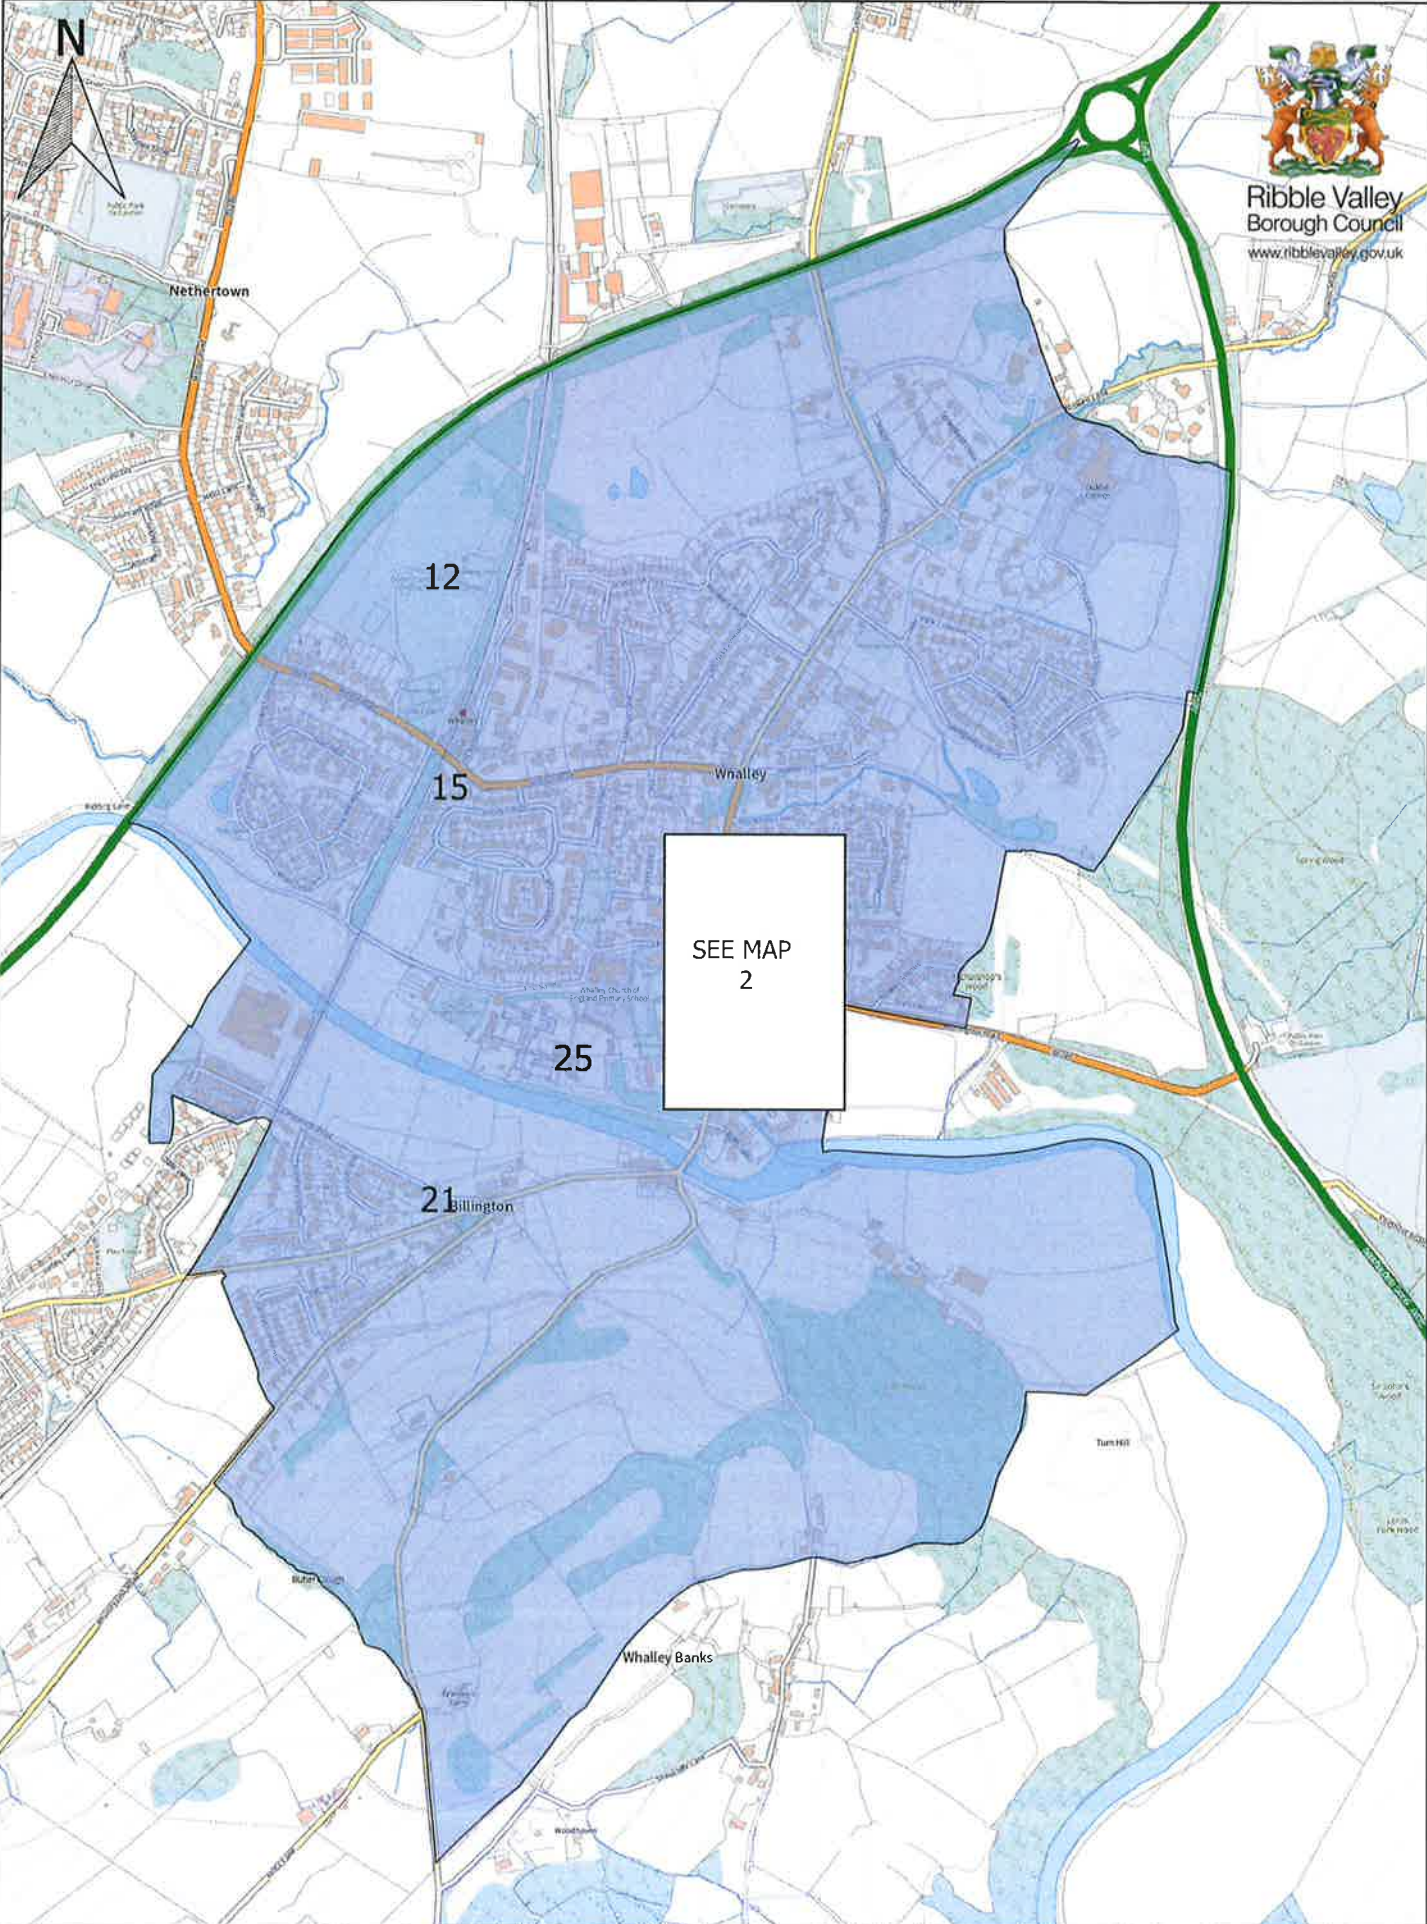

WHALLEY LICENCED PREMISES MAP 1

Scale: 1:10,000
Date: 23 Jul 2024

© Crown copyright and database rights 2024 Ordnance Survey 100018641. You are permitted to use this data solely to enable you to respond to, or interact with, the organisation that provided you with the data. You are not permitted to copy, sub-licence, distribute or sell any of this data to third parties in any form.

WHALLEY LICENCED PREMISES MAP2

Scale: 1:1,500
 Date: 22 Jul 2024

© Crown copyright and database rights 2024 Ordnance Survey 100018641. You are permitted to use this data solely to enable you to respond to, or interact with, the organisation that provided you with the data. You are not permitted to copy, sub-licence, distribute or sell any of this data to third parties in any form.