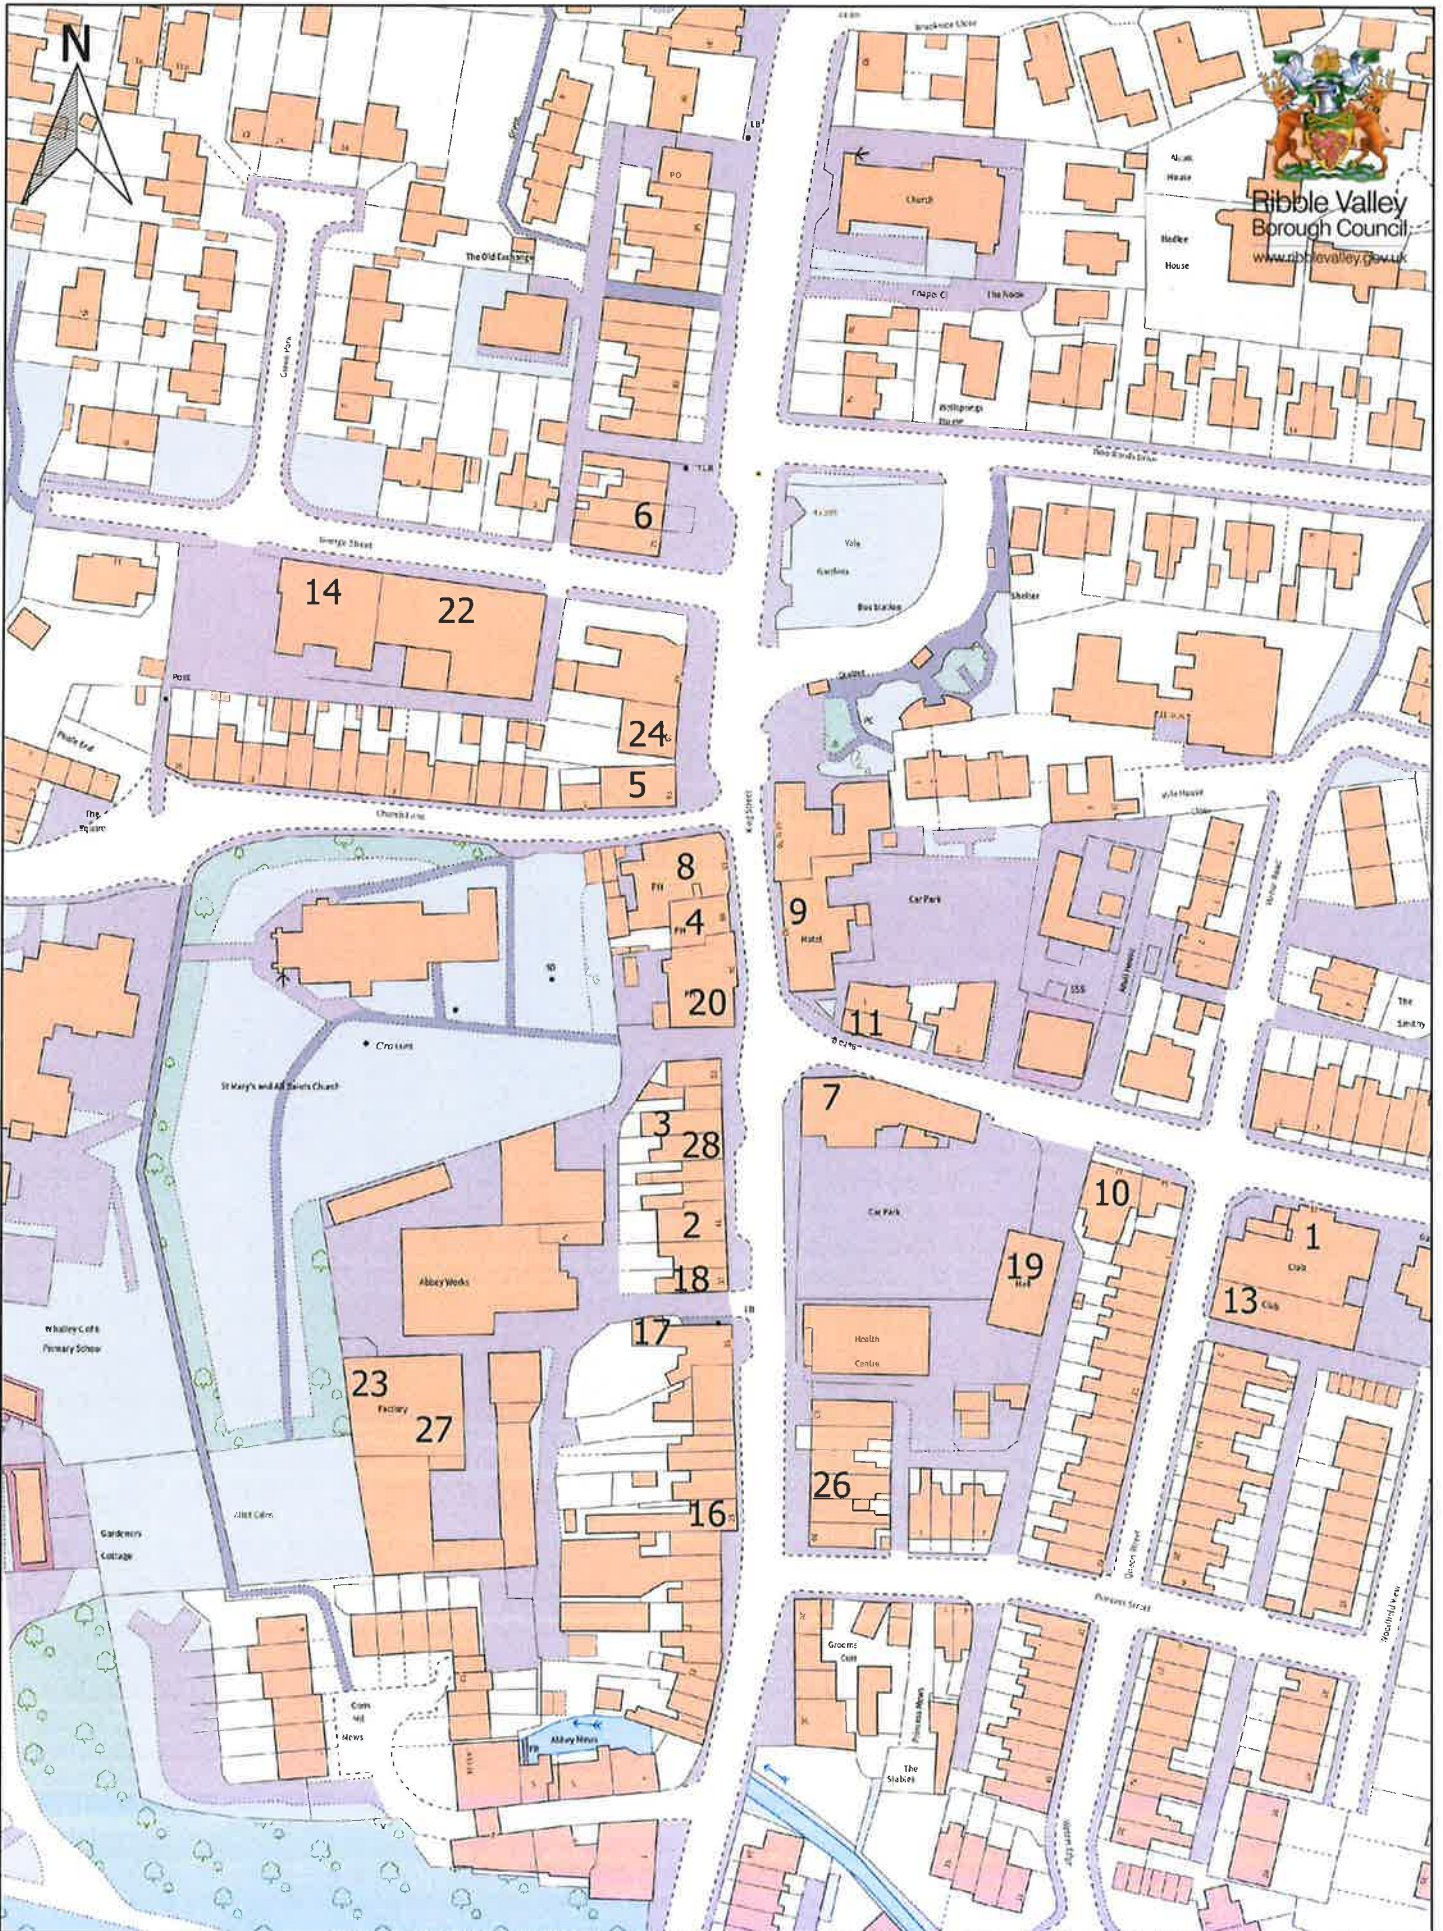

WHALLEY LICENCED PREMISES MAP 1

Scale: 1:10,000
Date: 23 Jul 2024

© Crown copyright and database rights 2024 Ordnance Survey 100018641. You are permitted to use this data solely to enable you to respond to, or interact with, the organisation that provided you with the data. You are not permitted to copy, sub-licence, distribute or sell any of this data to third parties in any form.

WHALLEY LICENCED PREMISES MAP2

Scale: 1:1,500
 Date: 22 Jul 2024

© Crown copyright and database rights 2024 Ordnance Survey 100018641. You are permitted to use this data solely to enable you to respond to, or interact with, the organisation that provided you with the data. You are not permitted to copy, sub-licence, distribute or sell any of this data to third parties in any form.